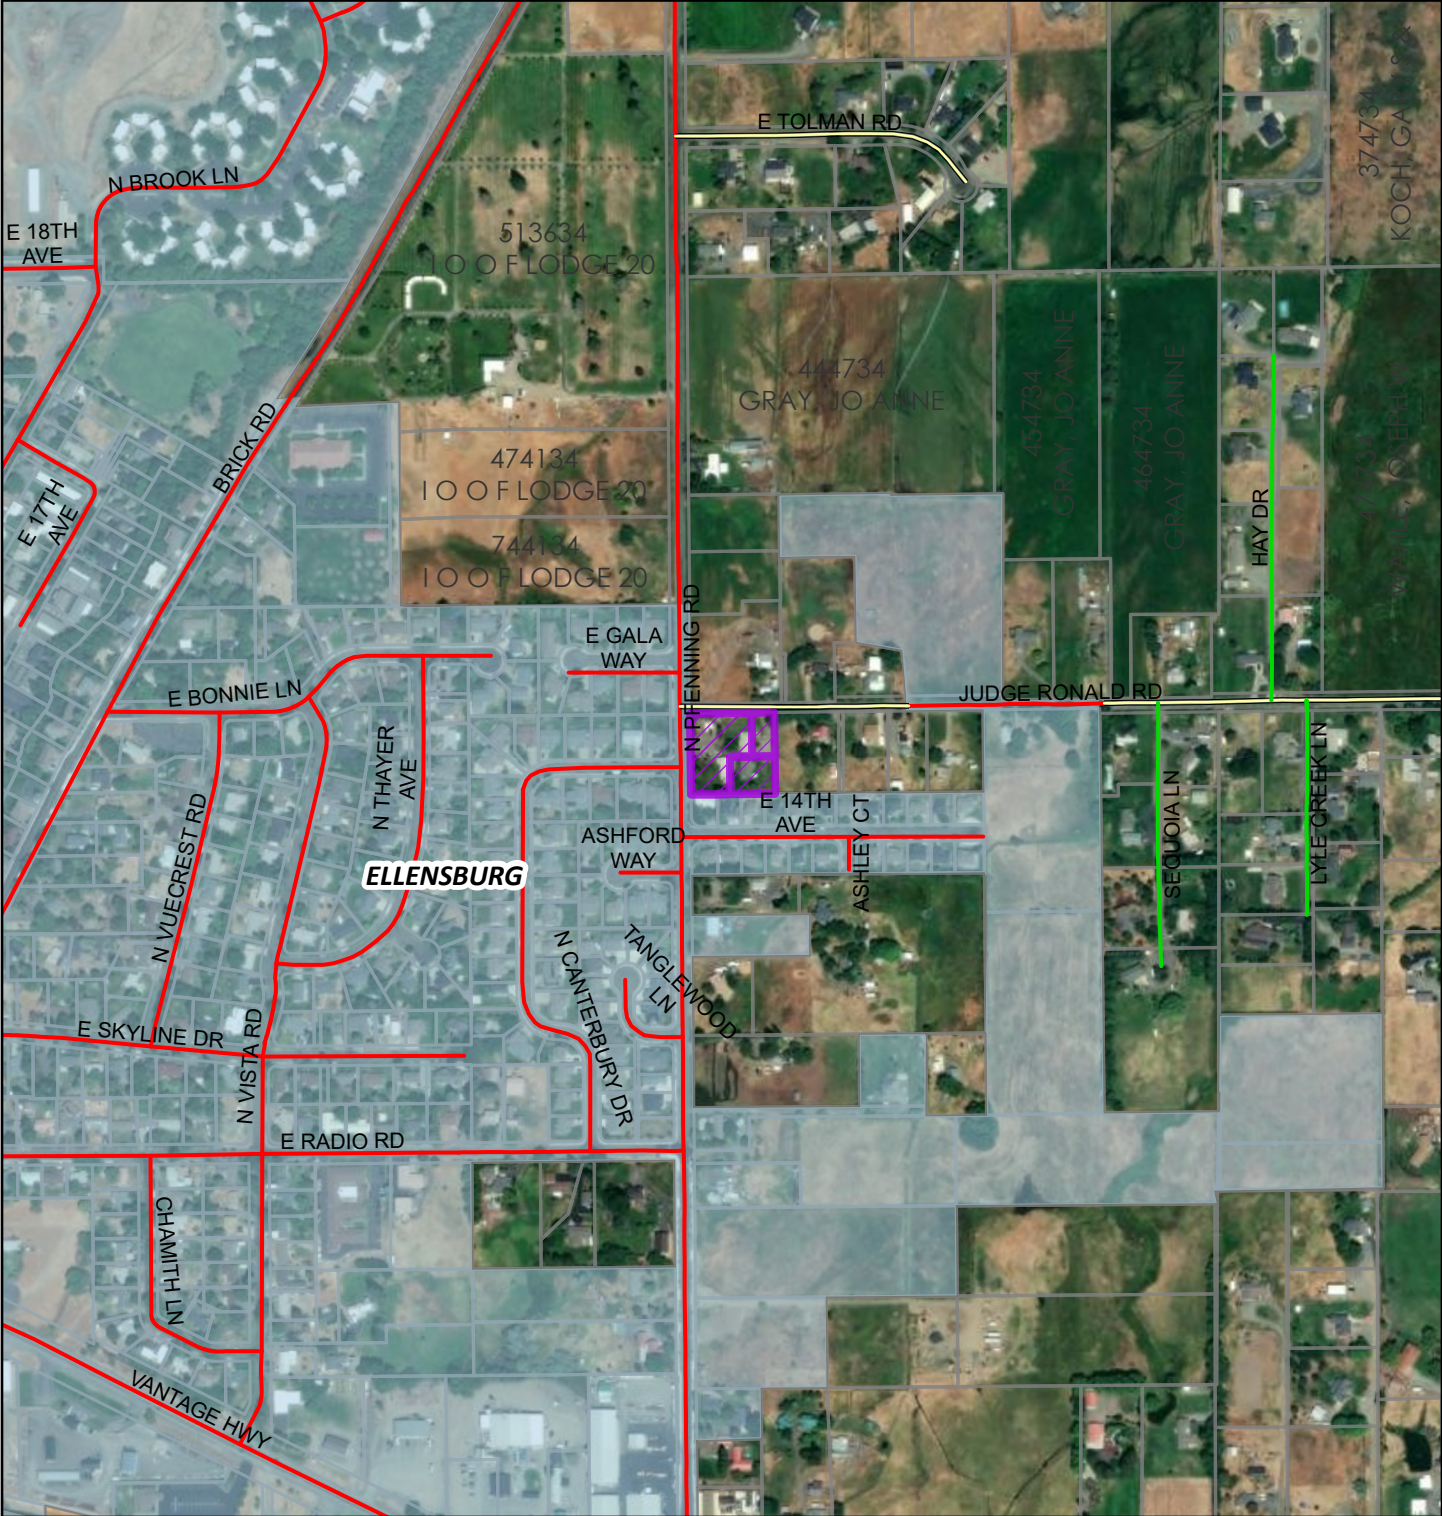

BL-26-00006 RLM Rentals

Vicinity View

Microsoft, Vantor

2026

Coordinate System: NAD 1983 StatePlane Washington South FIPS 4602 Feet

0 310 620 Feet

0 105 210 Meters